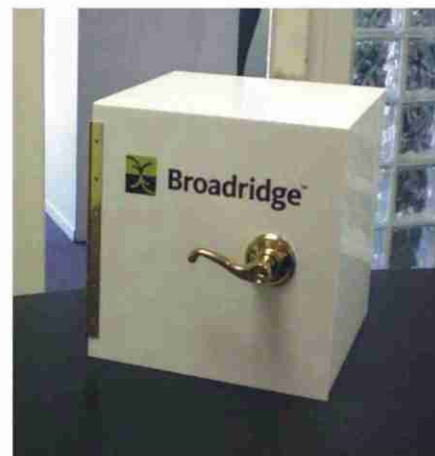

**"STANDARD"
HOUSE KEY**

**"BOTTLE-OPENER"
HOUSE KEY**

A Custom House Key is a real key that can be cut by any key cutter and used as an actual house key. Give a person a key with your logo on it and it will be kept on their keyring for years, giving you thousands of impressions over its lifetime. People take their keys everywhere they go, and your custom imprint will always be there within reach.

14" cube, Clear or White Lockbox provided.

From A-Z, companies love their Klinky™ Key.